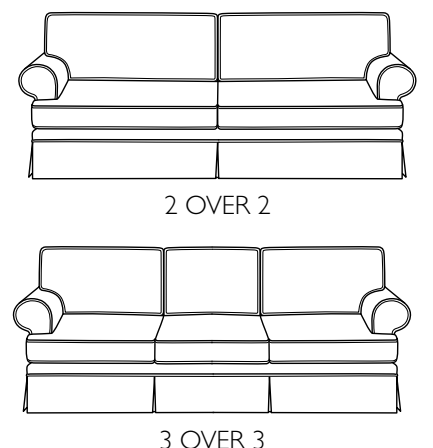

- Sofa -011: L 90 D 39 H 37 (Panel & Sock Arm)
L 85 D 39 H 37 (Track Arm only)
- Loveseat -019: L 65 D 39 H 37 (Panel & Sock Arm)
L 60 D 39 H 37 (Track Arm only)
- Chair -001:
Swivel -005: L 40 D 39 H 37 (Panel & Sock Arm)
L 35 D 39 H 37 (Track Arm only)
- Ottoman -009:
Ottoman w/ Casters -109: L 32 D 23 H 18
- Sleeper -015: See Bradbury 6000 Series (Panel & Sock Arm)
See Bradbury 6000 Series (Track Arm only)
- One Arm Corner Sofa LSF-0A3:
One Arm Corner Sofa RSF-0A4: L 96 D 39 H 37 (Panel & Sock Arm)
L 93.5 D 39 H 37 (Track Arm only)
- One Arm Sofa LSF-081:
One Arm Sofa RSF-080: L 81.5 D 39 H 37 (Panel & Sock Arm)
L 79 D 39 H 37 (Track Arm only)
- One Arm Loveseat LSF-086:
One Arm Loveseat RSF-084: L 57.5 D 39 H 37 (Panel & Sock Arm)
L 55 D 39 H 37 (Track Arm only)
- One Arm Chaise LSF-087:
One Arm Chaise RSF-085: L 32.5 D 66 H 37 (Panel & Sock Arm)
L 30 D 66 H 37 (Track Arm only)
- Armless Sofa -082: L 68 D 39 H 37
- Armless Loveseat -083: L 50 D 39 H 37
- Square Corner Chair -090: L 39 D 39 H 37
- Armless Chair -091: L 25 D 39 H 37
- Wedge -095: L 49 D 49 H 38

2 Arm Style

3 Back Style

4 Base Style

5 Frame Type

6 Seat Cushion Configuration (Sofa & Sleeper only)

Product Comparisons:

BRADBURY

KENSINGTON

Sofa Length:	77"- 82"	85"- 90"
Depth:	37"	39"
Throw Pillows:		
Sofas / Sleepers:	1 Pair - 20"	2 Pair - 20"
LoveSeats:	1 Pair - 20"	1 Pair - 20"
Chairs:	1 - 20"	1 - 20"
Corner Sofas:	1 Pair - 20"	2 Pair - 20"
One Arm Sofas / Sleepers:	1 - 20"	1 Pair - 20"
One Arm LoveSeats:	1 - 20"	1 Pair - 20"
One Arm Chaise:	1 - 20"	1 Pair - 20"
Armless Sofa / Sleeper:	None	None
Armless LoveSeat / Chair:	None	None
Square Corner Chair:	1 - 20"	1 Pair - 20"
Wedge:	1 Pair - 20"	1 Pair - 20"
Throw Pillows:	Blend Down	Blend Down
Sleeper Mattress:	5" Mattress (Std.)	5" Mattress (Std.)