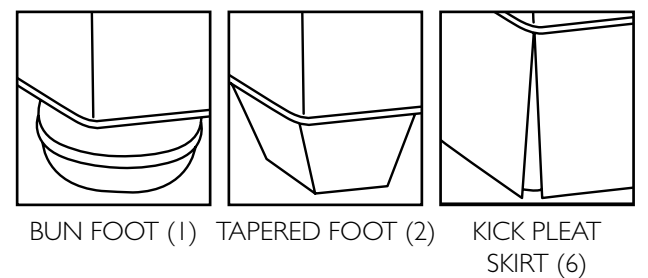

4 Base Style