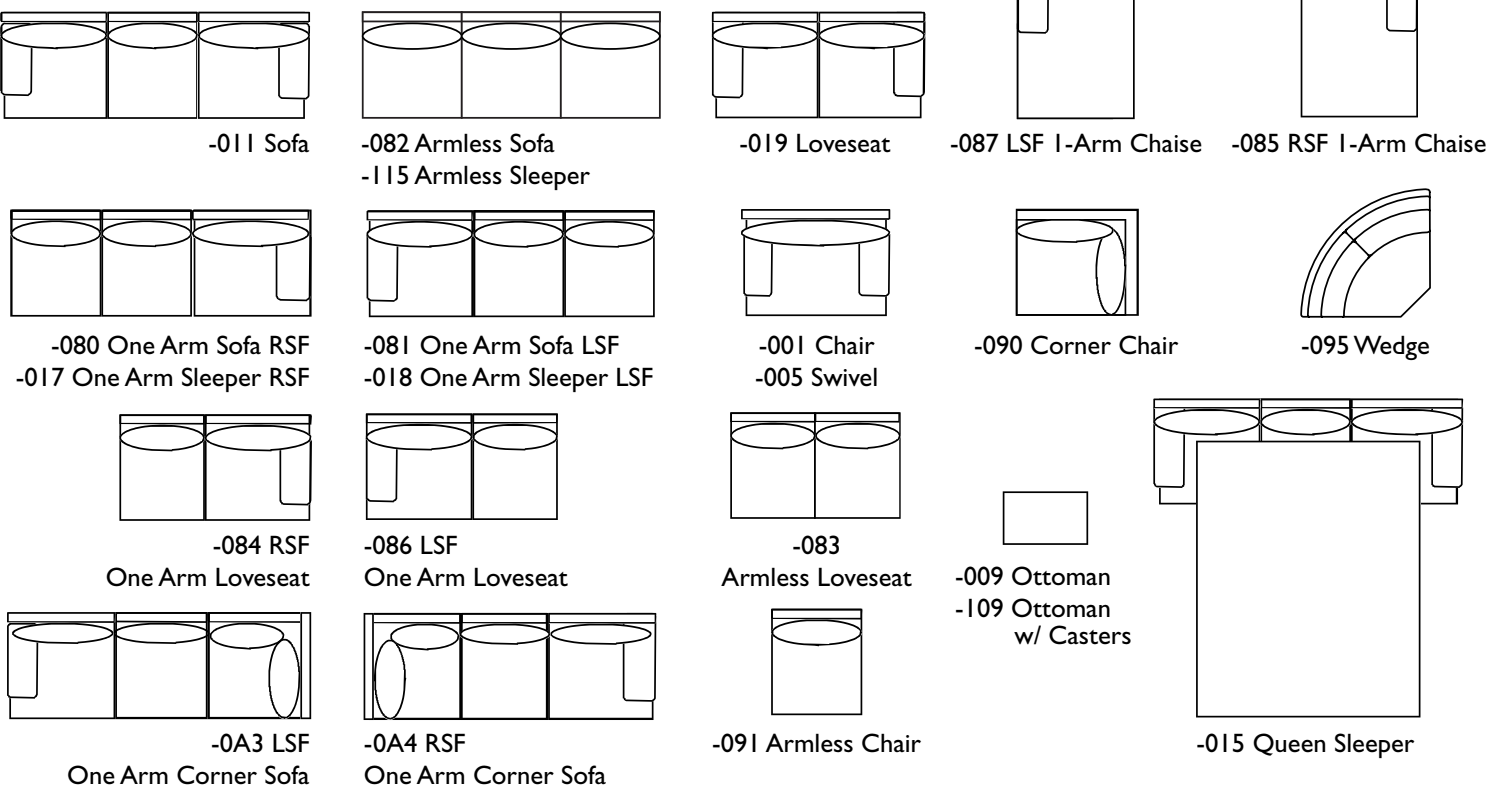

- Sofa -011: L 90 D 39 H 37 (Panel & Sock Arm)
L 85 D 39 H 37 (Track Arm only)
- Loveseat -019: L 65 D 39 H 37 (Panel & Sock Arm)
L 60 D 39 H 37 (Track Arm only)
- Chair -001:
Swivel -005: L 40 D 39 H 37 (Panel & Sock Arm)
L 35 D 39 H 37 (Track Arm only)
- Ottoman -009:
Ottoman w/ Casters -109: L 32 D 23 H 18
- Sleeper -015: See Bradbury 6000 Series (Panel & Sock Arm)
See Bradbury 6000 Series (Track Arm only)
- One Arm Corner Sofa LSF-0A3:
One Arm Corner Sofa RSF-0A4: L 96 D 39 H 37 (Panel & Sock Arm)
L 93.5 D 39 H 37 (Track Arm only)
- One Arm Sofa LSF-081:
One Arm Sofa RSF-080: L 81.5 D 39 H 37 (Panel & Sock Arm)
L 79 D 39 H 37 (Track Arm only)
- One Arm Loveseat LSF-086:
One Arm Loveseat RSF-084: L 57.5 D 39 H 37 (Panel & Sock Arm)
L 55 D 39 H 37 (Track Arm only)
- One Arm Chaise LSF-087:
One Arm Chaise RSF-085: L 32.5 D 66 H 37 (Panel & Sock Arm)
L 30 D 66 H 37 (Track Arm only)
- Armless Sofa -082: L 68 D 39 H 37
- Armless Loveseat -083: L 50 D 39 H 37
- Square Corner Chair -090: L 39 D 39 H 37
- Armless Chair -091: L 25 D 39 H 37
- Wedge -095: L 49 D 49 H 38

2 Arm Style

3 Back Style

4 Base Style

5 Frame Type

6 Seat Cushion Configuration (Sofa & Sleeper only)

Product Comparisons:

BRADBURY

KENSINGTON

Sofa Length:	77"- 82"	85"- 90"
Depth:	37"	39"
Throw Pillows:		
Sofas / Sleepers:	1 Pair - 20"	2 Pair - 20"
LoveSeats:	1 Pair - 20"	1 Pair - 20"
Chairs:	1 - 20"	1 - 20"
Corner Sofas:	1 Pair - 20"	2 Pair - 20"
One Arm Sofas / Sleepers:	1 - 20"	1 Pair - 20"
One Arm LoveSeats:	1 - 20"	1 Pair - 20"
One Arm Chaise:	1 - 20"	1 Pair - 20"
Armless Sofa / Sleeper:	None	None
Armless LoveSeat / Chair:	None	None
Square Corner Chair:	1 - 20"	1 Pair - 20"
Wedge:	1 Pair - 20"	1 Pair - 20"
Throw Pillows:	Blend Down	Blend Down
Sleeper Mattress:	5" Mattress (Std.)	5" Mattress (Std.)