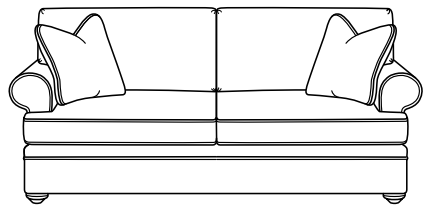

Easy ⁶ Steps:

1 Size

BRADBURY (6000 SERIES)

KENSINGTON (7000 SERIES)

- Sofa -011: L 82 D 37 H 37 (Panel & Sock Arm)
L 77 D 37 H 37 (Track Arm only)
- Loveseat -019: L 59.5 D 37 H 37 (Panel & Sock Arm)
L 54.5 D 37 H 37 (Track Arm only)
- Chair -001:
Swivel -005: L 38 D 37 H 37 (Panel & Sock Arm)
L 33 D 37 H 37 (Track Arm only)
- Ottoman -009:
Ottoman w/ Casters -109: L 32 D 23 H 18
- Sleeper -015: L 85 D 39 H 37 (Panel & Sock Arm)
L 80 D 39 H 37 (Track Arm only)
- One Arm Corner Sofa LSF -0A3:
One Arm Corner Sofa RSF -0A4: L 89 D 37 H 37 (Panel & Sock Arm)
L 86.5 D 37 H 37 (Track Arm only)
- One Arm Sofa LSF -081:
One Arm Sofa RSF -080:
- One Arm Sleeper LSF -017:
One Arm Sleeper RSF -018: L 74.5 D 37 H 37 (Panel & Sock Arm)
L 72 D 37 H 37 (Track Arm only)
- One Arm Loveseat LSF -086:
One Arm Loveseat RSF -084: L 52 D 37 H 37 (Panel & Sock Arm)
L 49.5 D 37 H 37 (Track Arm only)
- One Arm Chaise LSF -087:
One Arm Chaise RSF -085: L 30.5 D 64 H 37 (Panel & Sock Arm)
L 28 D 64 H 37 (Track Arm only)
- Armless Sleeper -115:
Armless Sofa -082: L 68 D 37 H 37
- Armless Loveseat -083: L 46 D 37 H 37
- Square Corner Chair -090: L 37 D 37 H 37
- Armless Chair -091: L 22.5 D 37 H 37
- Wedge -095: L 47 D 47 H 38