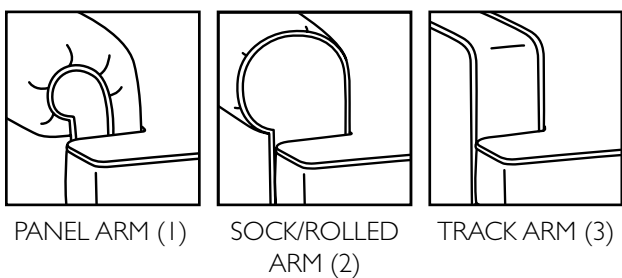

Easy ⁶ Steps:

1 Size

BRADBURY (6000 SERIES)

KENSINGTON (7000 SERIES)

- Sofa -011: L 82 D 37 H 37 (Panel & Sock Arm)
  L 77 D 37 H 37 (Track Arm only)
- Loveseat -019: L 59.5 D 37 H 37 (Panel & Sock Arm)
  L 54.5 D 37 H 37 (Track Arm only)
- Chair -001:
  Swivel -005: L 38 D 37 H 37 (Panel & Sock Arm)
  L 33 D 37 H 37 (Track Arm only)
- Ottoman -009:
  Ottoman w/ Casters -109: L 32 D 23 H 18
- Sleeper -015: L 85 D 39 H 37 (Panel & Sock Arm)
  L 80 D 39 H 37 (Track Arm only)
- One Arm Corner Sofa LSF -0A3:
  One Arm Corner Sofa RSF -0A4: L 89 D 37 H 37 (Panel & Sock Arm)
  L 86.5 D 37 H 37 (Track Arm only)
- One Arm Sofa LSF -081:
  One Arm Sofa RSF -080:
- One Arm Sleeper LSF -017:
  One Arm Sleeper RSF -018: L 74.5 D 37 H 37 (Panel & Sock Arm)
  L 72 D 37 H 37 (Track Arm only)
- One Arm Loveseat LSF -086:
  One Arm Loveseat RSF -084: L 52 D 37 H 37 (Panel & Sock Arm)
  L 49.5 D 37 H 37 (Track Arm only)
- One Arm Chaise LSF -087:
  One Arm Chaise RSF -085: L 30.5 D 64 H 37 (Panel & Sock Arm)
  L 28 D 64 H 37 (Track Arm only)
- Armless Sleeper -115:
  Armless Sofa -082: L 68 D 37 H 37
- Armless Loveseat -083: L 46 D 37 H 37
- Square Corner Chair -090: L 37 D 37 H 37
- Armless Chair -091: L 22.5 D 37 H 37
- Wedge -095: L 47 D 47 H 38